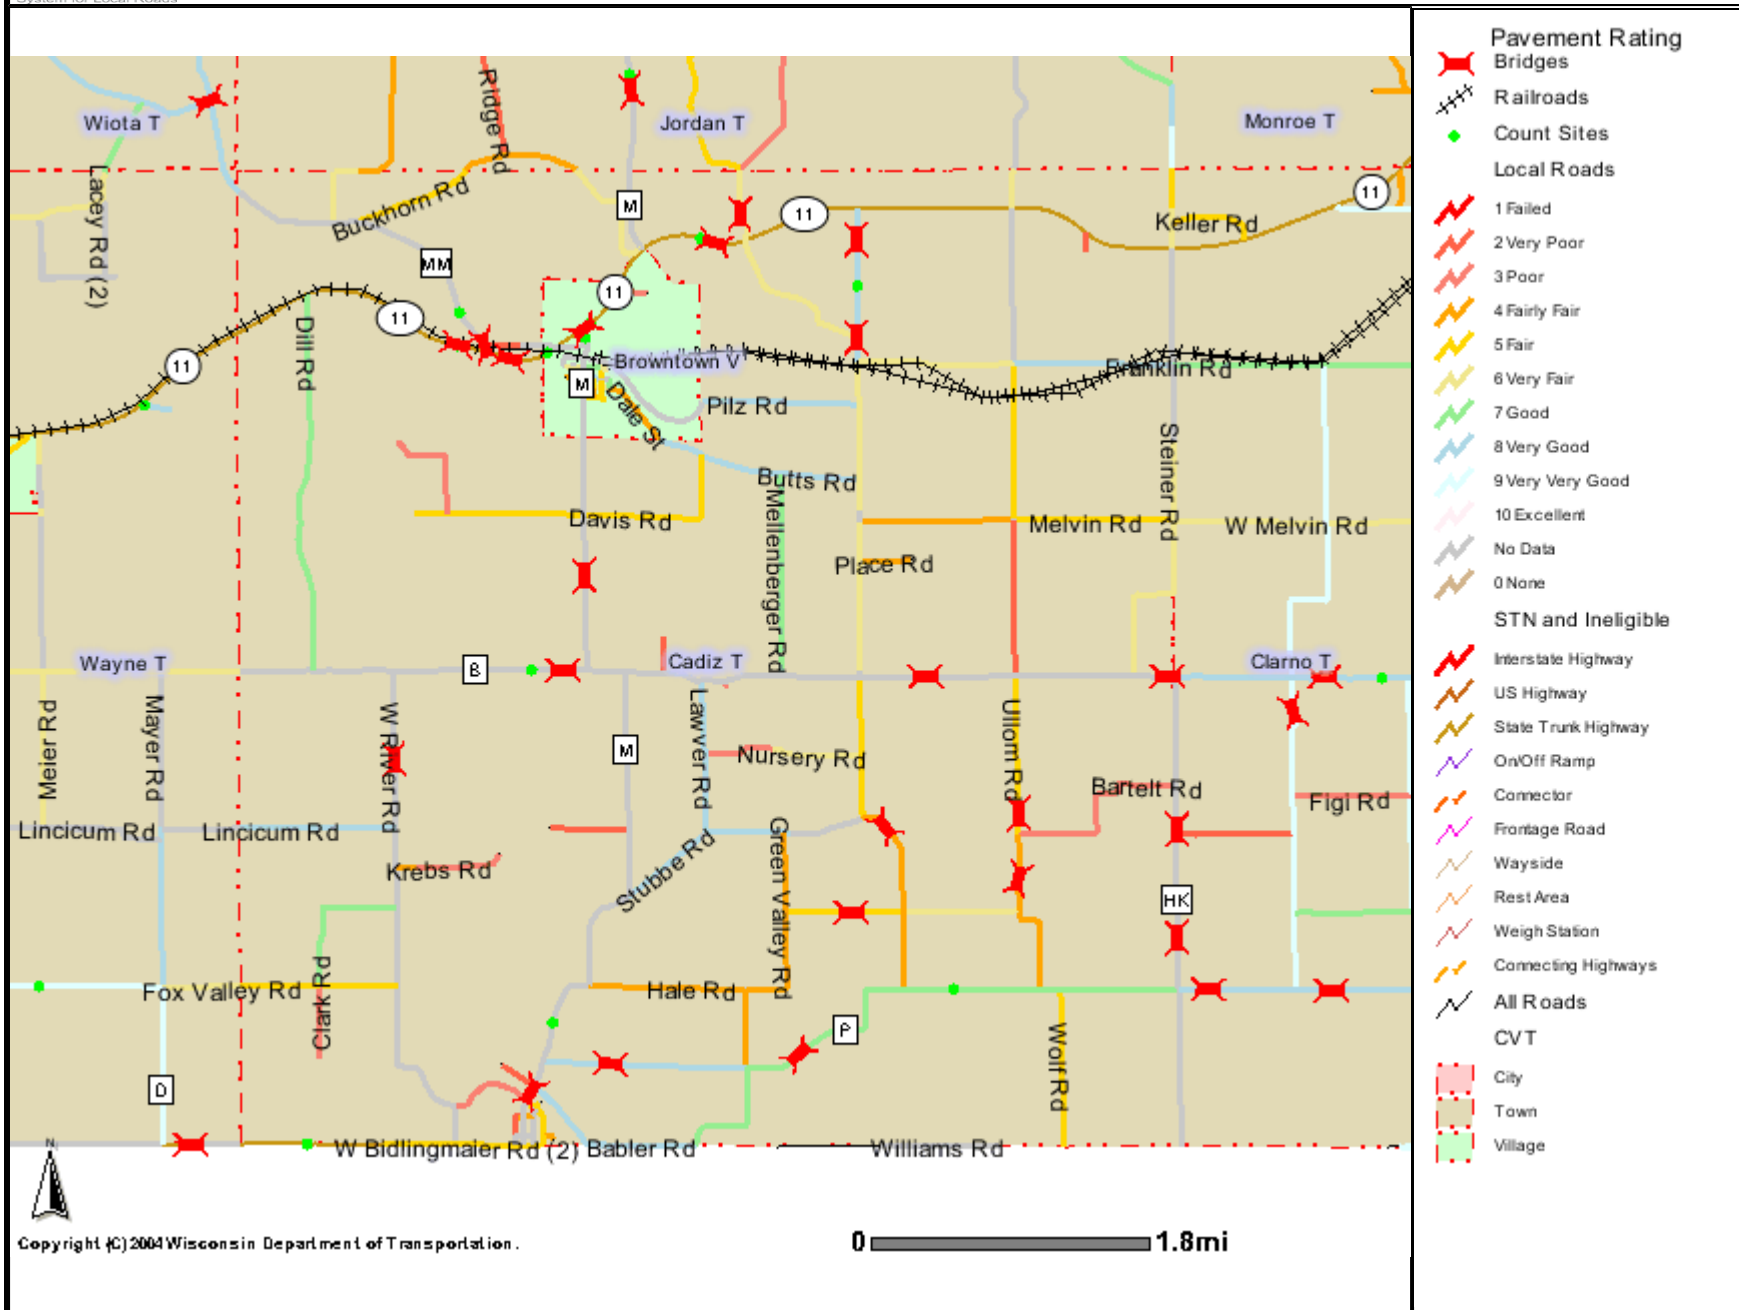

MAP 5.6: PAVEMENT RATING - Town of Cadiz

Copyright (C) 2004 Wisconsin Department of Transportation.

0 1.8mi

The information contained in this data set and information produced from this dataset were created for the official use of the Wisconsin Department of Transportation (WisDOT). Any other use while not prohibited, is the sole responsibility of the user. WisDOT expressly disclaims all liability regarding fitness of use of the information for other than official WisDOT business.